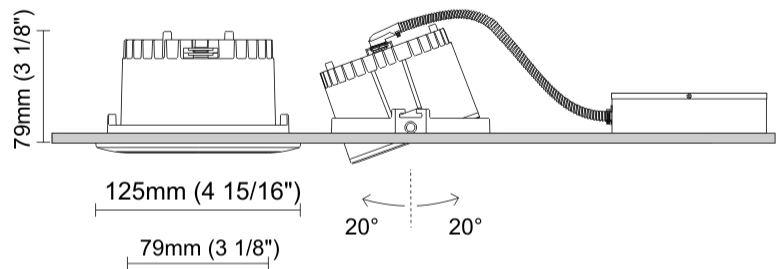

GENERAL

Series: Dixit
Brand: Ivela
Division: Architectural
Mounting Type: Recessed
Mounting Location: Ceiling
Subcategory: Downlight

PHYSICAL

Shape: Round
Diameter (mm): 95
Diameter (in): 3 ³/₄
Depth (mm): 82
Depth (in): 3 ¹/₄
Min. Recessing Depth (mm): 122
Min. Recessing Depth (in): 4 ¹³/₁₆
Light Distribution: Adjustable / Direct
Weight (kg): 0.4
Weight (lbs): 0.88
Cut-out Measurements: 86mm / 3 3/8

GENERAL

Series: Dixit
 Subseries: Dixit RA17
 Brand: Ivela
 Division: Architectural
 Mounting Type: Recessed
 Mounting Location: Ceiling
 Subcategory: Downlight

PHYSICAL

Shape: Round
 Diameter (mm): 168
 Diameter (in): 6 5/8
 Height (mm): 180
 Height (in): 7 1/16
 Min. Recessing Depth (mm): 180
 Min. Recessing Depth (in): 7 1/16
 Light Distribution: Adjustable / Direct
 Weight (kg): 2
 Weight (lbs): 4.40
 Diffuser: Clear Polycarbonate
 Fixture Finish: MWH
 Fixture Material: Aluminum Die Cast

GENERAL

Series: Dixit
 Subseries: Dixit RA11
 Brand: Ivela
 Division: Architectural
 Mounting Type: Recessed
 Mounting Location: Ceiling
 Subcategory: Downlight

PHYSICAL

Shape: Round
 Diameter (mm): 125
 Diameter (in): 4 ¹⁵/₁₆
 Height (mm): 79
 Height (in): 3 ¹/₈
 Min. Recessing Depth (mm): 119
 Min. Recessing Depth (in): 4 ¹¹/₁₆
 Light Distribution: Direct
 Weight (kg): 0.6
 Weight (lbs): 1.32
 Diffuser: Clear Polycarbonate
 Fixture Finish: MWH
 Fixture Material: Aluminum Die Cast
 Cut-out Measurements: 116mm / 4 9/16"

OPTICAL

Optic°: 55
 Adjustability: Tilt ±20°
 Upon Request: Optic 18° or 30° (mirror-metallized) / 70° (white)

RATINGS AND CERTIFICATIONS

Certified By: Certified for North American Standards
 IP rating: IP20
 IK Rating: IK08
 Glare Rating: ≤ 19