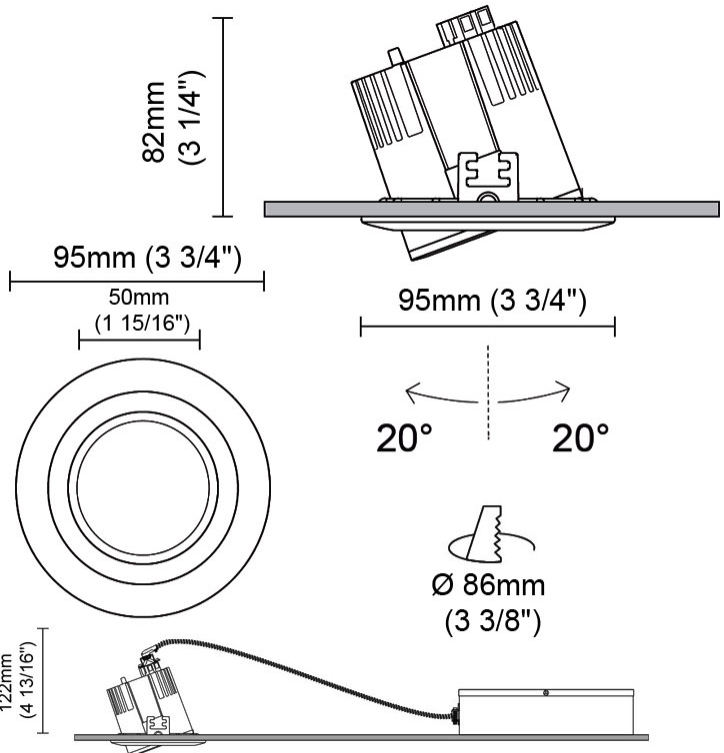

GENERAL

Series: Dixit
Brand: Ivela
Division: Architectural
Mounting Type: Recessed
Mounting Location: Ceiling
Subcategory: Downlight

PHYSICAL

Shape: Round
Diameter (mm): 95
Diameter (in): 3 ³/₄
Depth (mm): 82
Depth (in): 3 ¹/₄
Min. Recessing Depth (mm): 122
Min. Recessing Depth (in): 4 ¹³/₁₆
Light Distribution: Adjustable / Direct
Weight (kg): 0.4
Weight (lbs): 0.88
Cut-out Measurements: 86mm / 3 3/8

GENERAL

Series: Dixit
 Subseries: Dixit RA11
 Brand: Ivela
 Division: Architectural
 Mounting Type: Recessed
 Mounting Location: Ceiling
 Subcategory: Downlight

PHYSICAL

Shape: Round
 Diameter (mm): 125
 Diameter (in): 4 ¹⁵/₁₆
 Height (mm): 79
 Height (in): 3 ¹/₈
 Min. Recessing Depth (mm): 119
 Min. Recessing Depth (in): 4 ¹¹/₁₆
 Light Distribution: Direct
 Weight (kg): 0.6
 Weight (lbs): 1.32
 Diffuser: Clear Polycarbonate
 Fixture Finish: MWH
 Fixture Material: Aluminum Die Cast
 Cut-out Measurements: 116mm / 4 9/16"

GENERAL

Series: Dixit
 Subseries: Dixit RA8
 Brand: Ivela
 Division: Architectural
 Mounting Type: Recessed
 Mounting Location: Ceiling
 Subcategory: Downlight

PHYSICAL

Shape: Round
 Diameter (mm): 95
 Diameter (in): 3 3/4
 Height (mm): 82
 Height (in): 3 1/4
 Min. Recessing Depth (mm): 122
 Min. Recessing Depth (in): 4 13/16
 Light Distribution: Adjustable / Direct
 Weight (kg): 0.4
 Weight (lbs): 0.88
 Diffuser: Clear Polycarbonate
 Fixture Finish: MWH
 Fixture Material: Aluminum Die Cast
 Cut-out Measurements: 86mm / 3 3/8"

Optic°: 26
 Beam Angle: Symmetric
 Adjustability: Tilt ±20°
 Upon Request: Optic 45° (mirror-metallized) / 65° (white)

RATINGS AND CERTIFICATIONS

Certified By: Certified for North American Standards
 IP rating: IP20
 IK Rating: IK08
 Glare Rating: ≤ 19